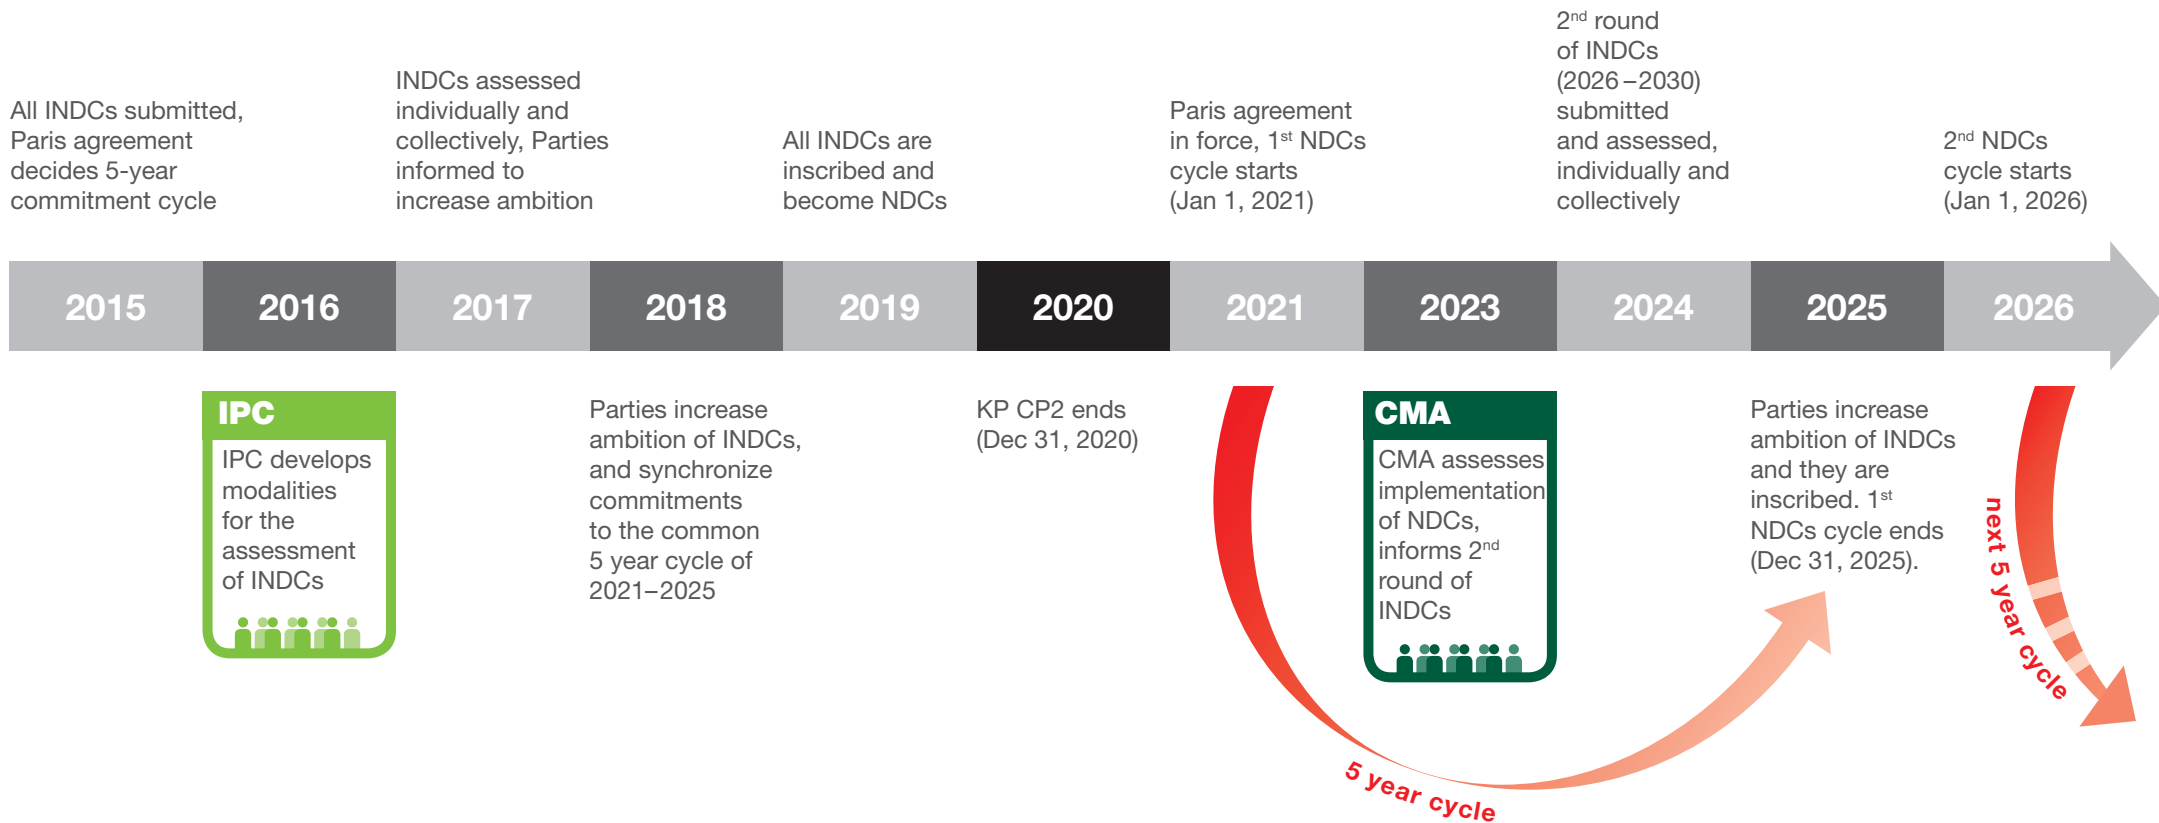

# Proposal for a Mitigation Ambition Mechanism

**ACRONYMS**

CMA = Conference of the Parties serving as the meeting of the Parties to this Agreement

INDC = Intended Nationally Determined Contribution

IPC = Intergovernmental Preparatory Committee

KP CP2 = Kyoto Protocol 2<sup>nd</sup> Commitment Period

NDC = Nationally Determined Commitment (formerly an INDC)