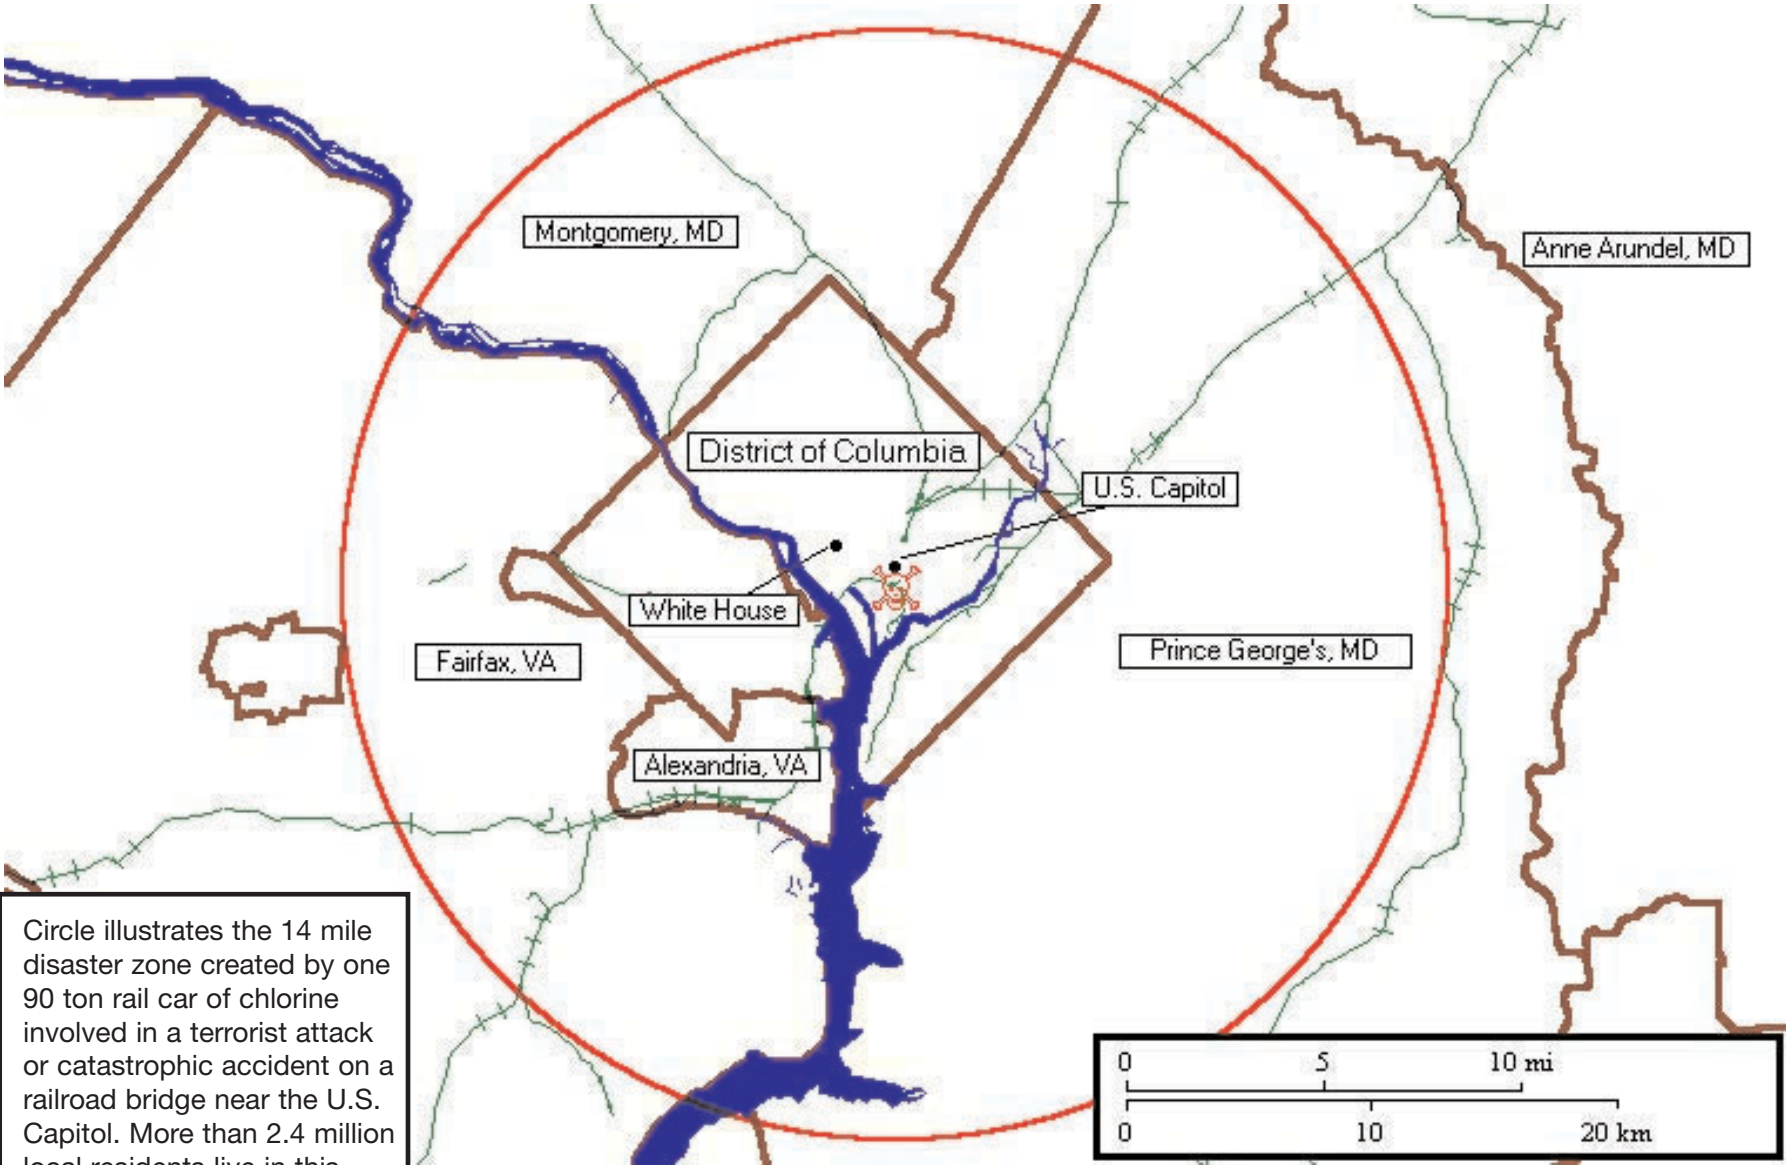

# Chemical Rail Disaster Scenario Near U.S. Capitol

Circle illustrates the 14 mile disaster zone created by one 90 ton rail car of chlorine involved in a terrorist attack or catastrophic accident on a railroad bridge near the U.S. Capitol. More than 2.4 million local residents live in this zone.