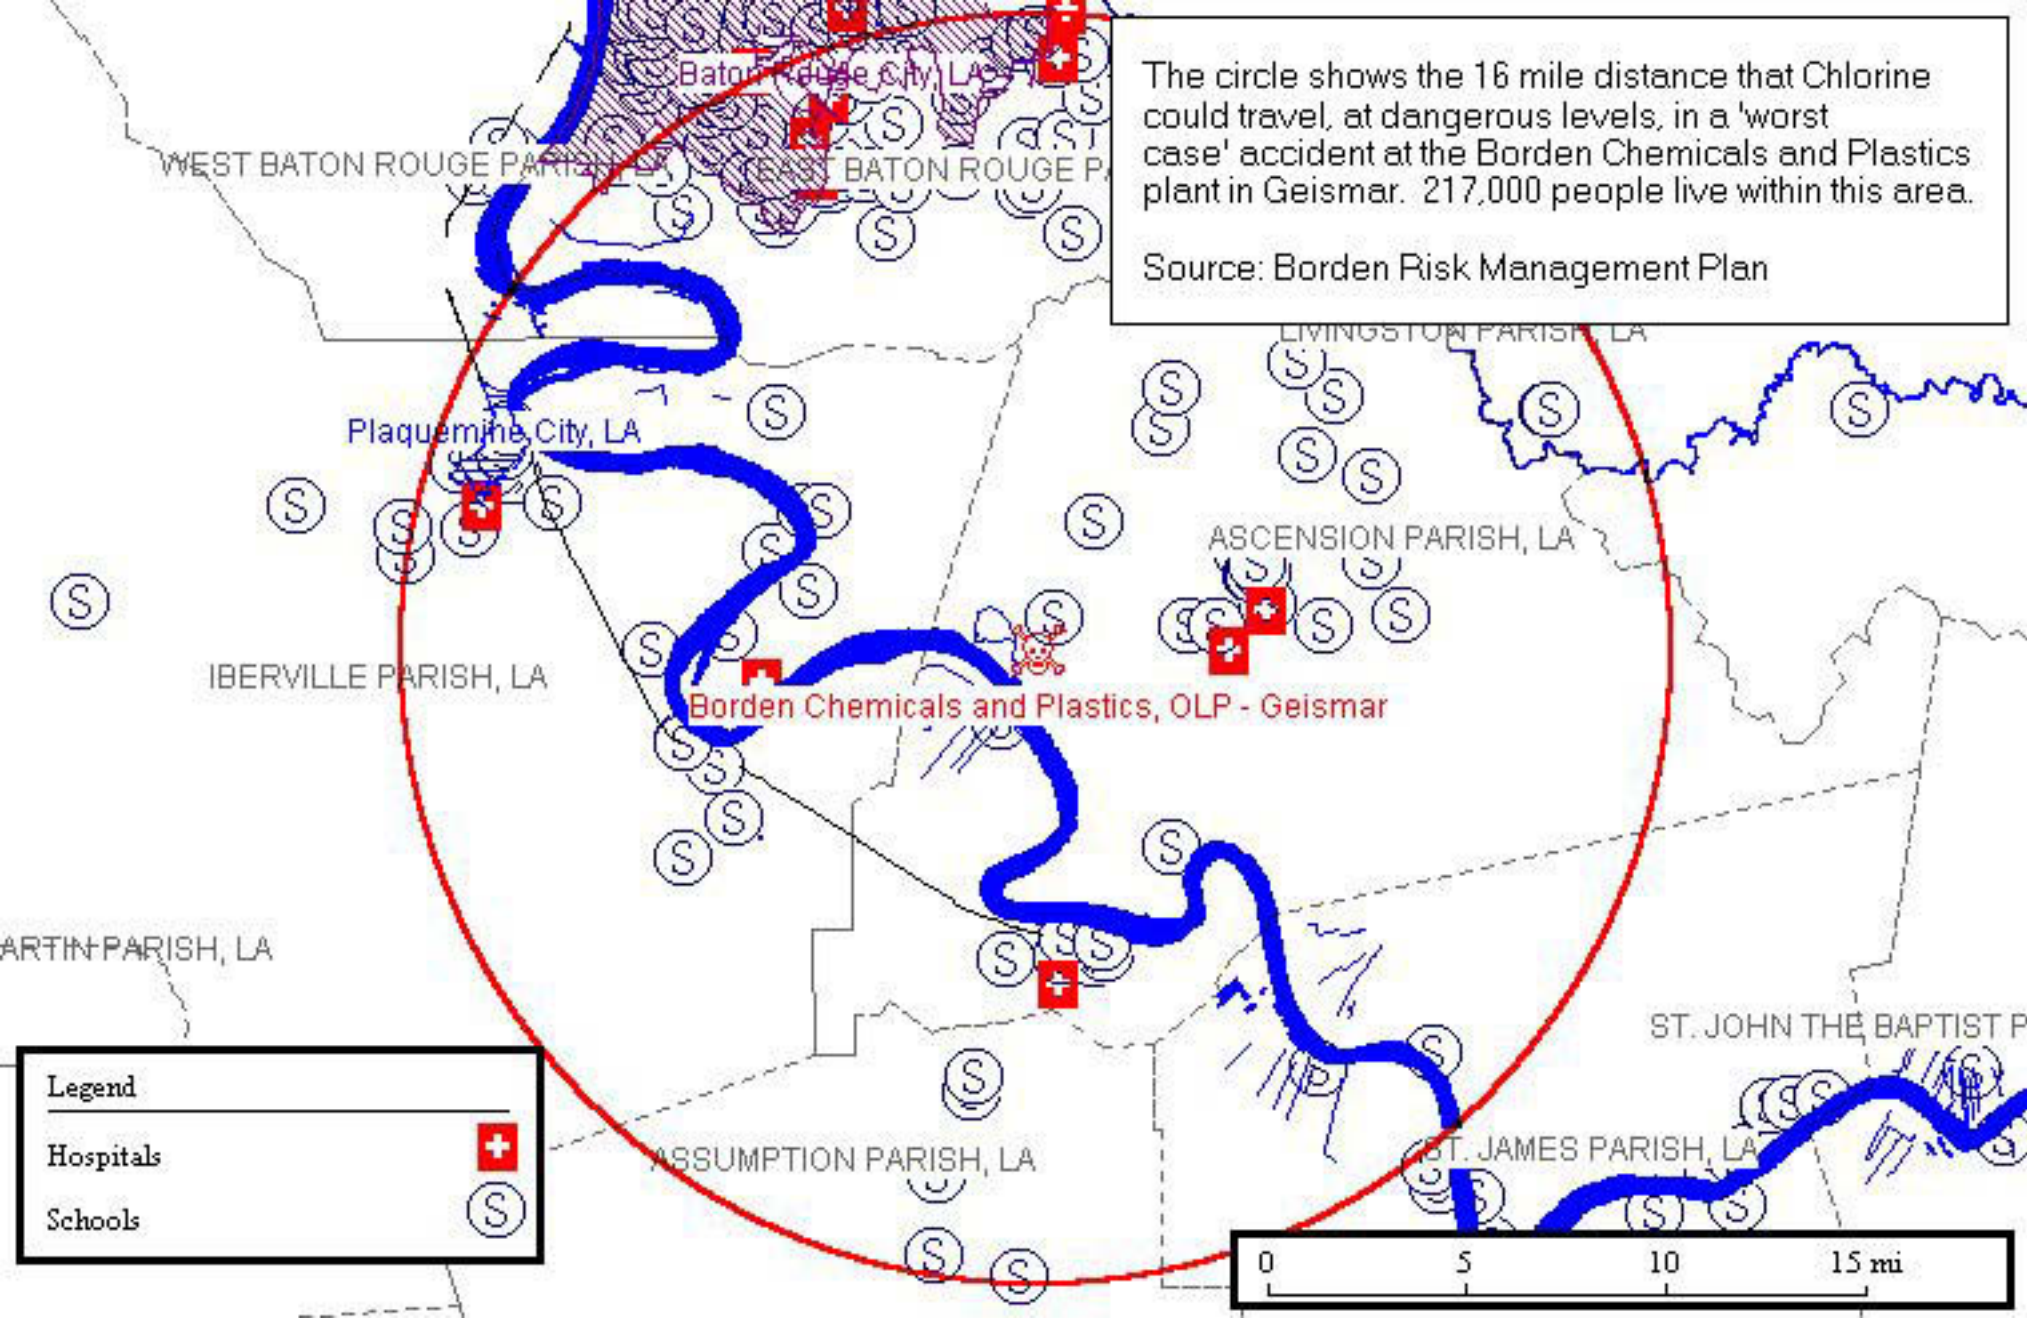

The circle shows the 16 mile distance that Chlorine could travel, at dangerous levels, in a 'worst case' accident at the Borden Chemicals and Plastics plant in Geismar. 217,000 people live within this area.

Source: Borden Risk Management Plan

Legend

Hospitals 

Schools 