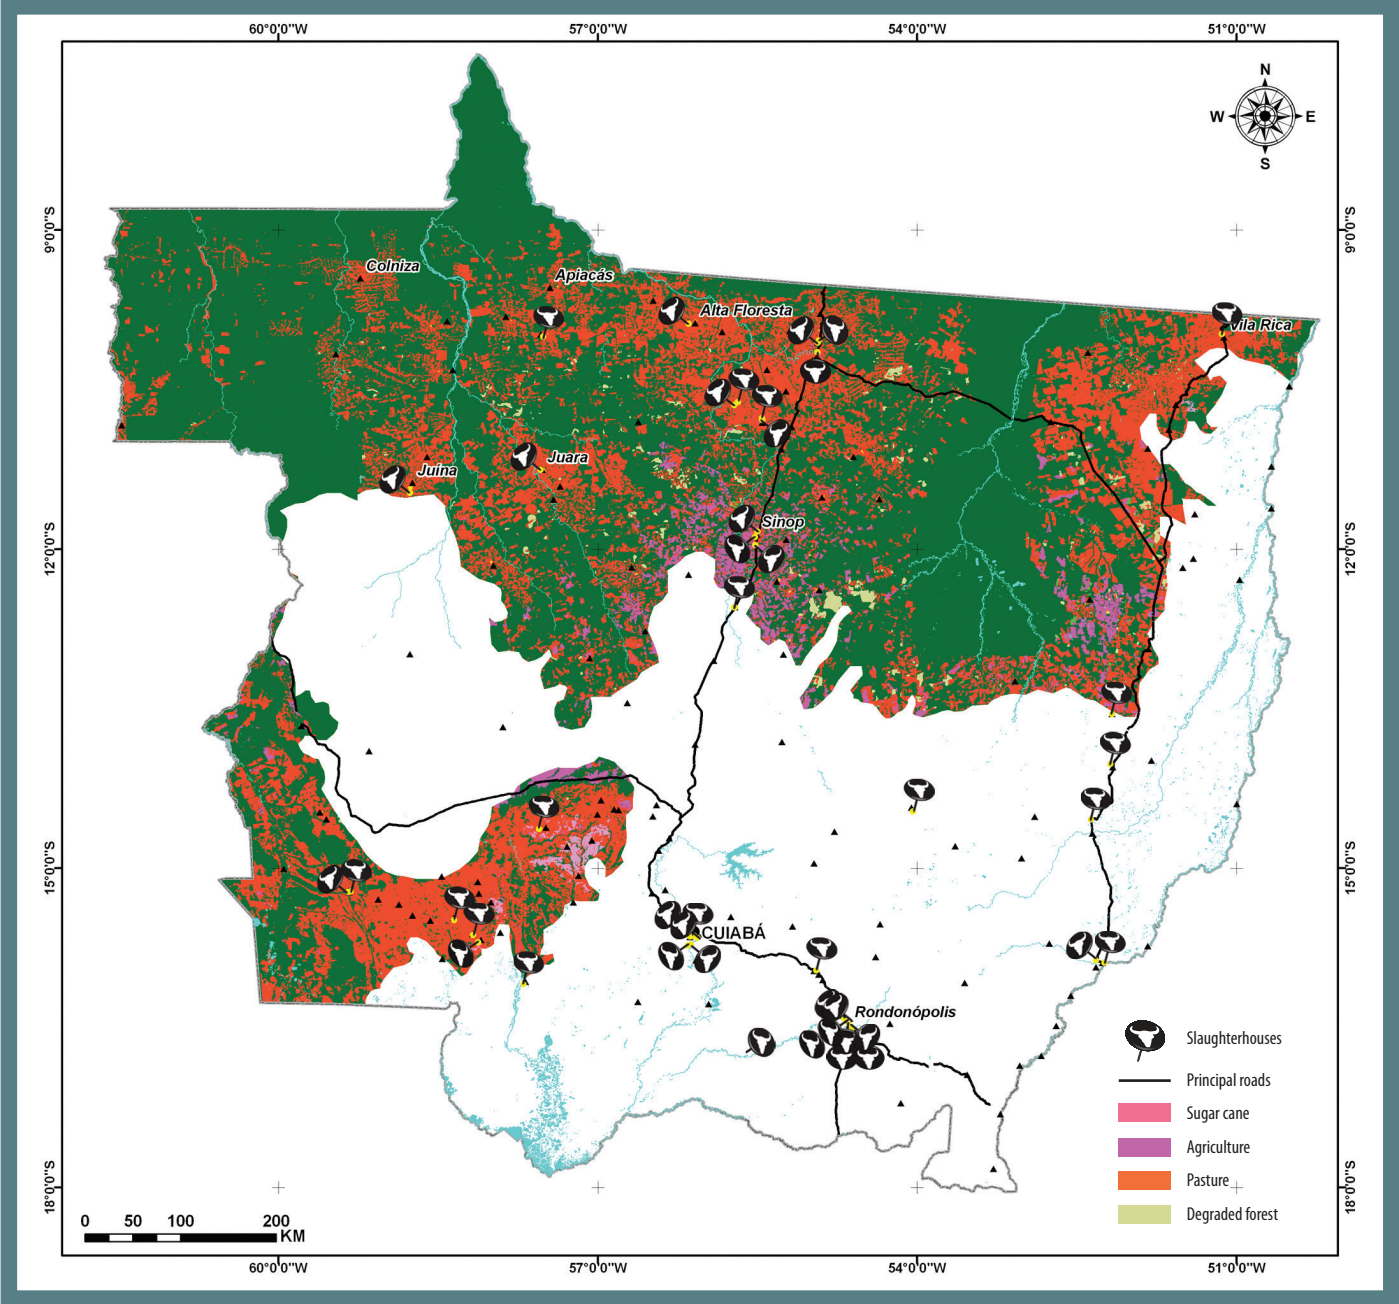

LAND USE AND SLAUGHTERHOUSES IN MATO GROSSO

Land Use and Slaughterhouses in Mato Grosso

This map shows the extent to which cattle pasture is the main use of deforested land in Mato Grosso.